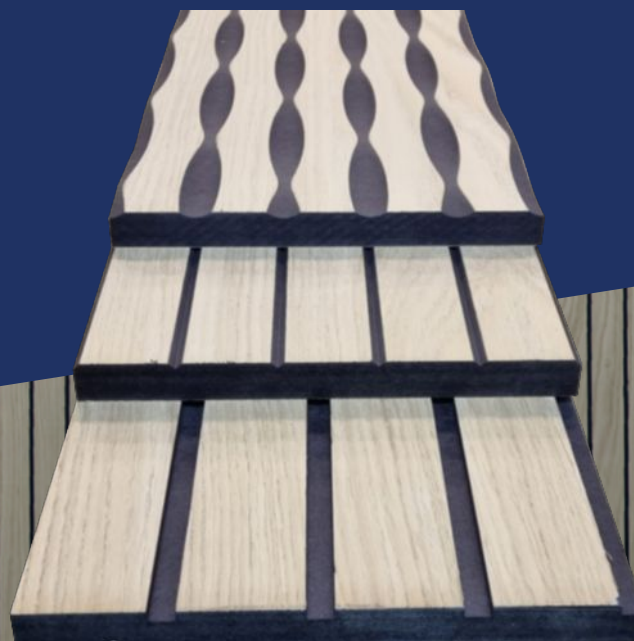

Unique Designed Panels Crafted By

DOUBLE DECOR

Matchboard are excited to introduce their latest product in their decorative wall panelling range. Known as the Double Decor this range comprises of a choice of wood veneers applied to black MDF and can be routed with a choice of grooves or designs to create a modern alternative wall panel, easily installed to transform any residential or commercial space.

The natural wood characteristics of the veneer compliment a range of interior styles offering a warm and sophisticated high end look. Currently stocking Oak on Black as shown, alternative veneers on black MDF backgrounds will soon be available.

Use single panels of our Double Decor to create a 'designer-look' surround to a fire place, TV or bed headboard or cover an entire wall for a stunning contemporary statement.

An ideal option for original and unconventional internal decorative solutions.

From traditional elegance to clean contemporary finishes, Matchboard allows you to create beautiful, professional and stylish results quickly and efficiently every time.

Description	Standard Option	Alternative Options*
MDF Type (Core 9,12,18mm)	Pre-coloured Black	-
Veneer (1mm)	Oak	Walnut
Dimensions	2400 or 3050mm x 1200mm	600mm
Thickness	9/10, 12/13 & 18/19mm	-
Edge	Split profile	T&G, Halflap
Profiles	Vee-90 (7x3.5), Fairfax (various sizes)	By arrangement. See our website
Spacing	40 & 100mm (nominal)	By arrangement