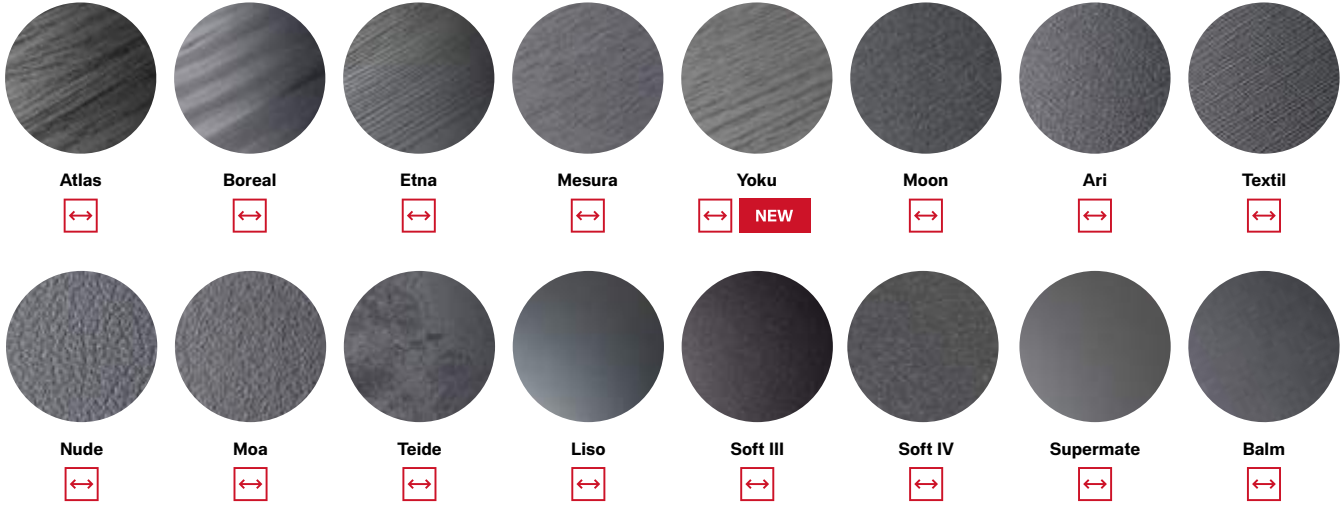

Duo

For more information
about the range

Finishes